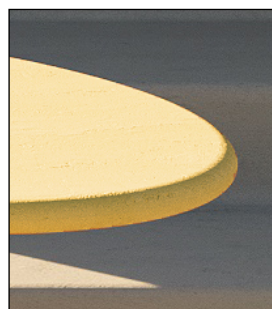

ARBOR

Arbor is a family of monolithic wax-finished concrete coffee-tables . Available in 4 colors, custom colors and measurements on request.

Material: Concrete wax-finished (water resistant)

_size

cm diam. 30xH.61

cm diam. 50xH.47

cm diam. 100xH.15

Coffee tables with structure entirely made of natural cement using the artisan technique of casting in the mold.

Any imperfections in the surface such as stains, porosity, fine surface settling cracks, marks and granulations of different colors are attributable to the type of material and the craftsmanship and are not from be considered manufacturing defects.

The tops of the tables are finished with a coat of transparent water-based protective which serves to maintain and protect the surface but which does not guarantee its total impermeability. In case of contact with liquids such as wine, soft drinks, oil, alcohol, etc. it is recommended to IMMEDIATELY remove them with a damp sponge, rinse with clean water and then dry with a soft cloth.

For ordinary cleaning operations it is advisable to always use a soft cloth soaked in water and to avoid detergents. Do not use aggressive substances as they could damage the surface.

Colors

Sulfur