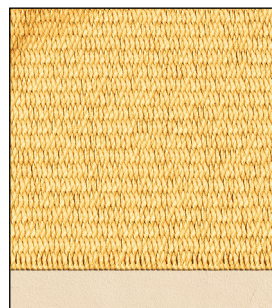

FIBBERS

Rug in 100% jute with edge finished . Available in 4 colors, custom colors and measurements on request.

Thickness: 8 mm

This carpet was born from the philosophy of using outdoor space as if it were a space of nature, the colors and textures of this carpet want to recall finishes and textures from the natural world of our planet.

Colors

Land

Sand

Sulfur

Forest

ROOTS

Rug in 100% polypropilene with edge finished . Available in 4 colors, custom colors and measurements on request.
Thickness: 8 mm

This design comes from the natural texture present in nature, from the branches of a tree to the intertwining of the roots of any plant.

Colors

Abyss

Sea

Herb

Wild