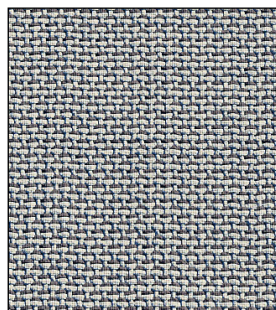

FIBBERS

Rug in 100% jute with edge finished . Available in 4 colors, custom colors and measurements on request.

Thickness: 8 mm

This carpet was born from the philosophy of using outdoor space as if it were a space of nature, the colors and textures of this carpet want to recall finishes and textures from the natural world of our planet.

Colors

Land

Sand

Sulfur

Forest

ROOTS

Rug in 100% polypropilene with edge finished . Available in 4 colors, custom colors and measurements on request.
Thickness: 8 mm

This design comes from the natural texture present in nature, from the branches of a tree to the intertwining of the roots of any plant.

Colors

Abyss

Sea

Herb

Wild