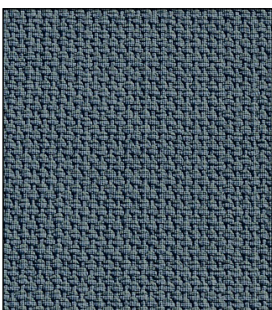

FIBBERS

Rug in 100% jute with edge finished . Available in 4 colors, custom colors and measurements on request.

Thickness: 8 mm

This carpet was born from the philosophy of using outdoor space as if it were a space of nature, the colors and textures of this carpet want to recall finishes and textures from the natural world of our planet.

Colors

Land

Sand

Sulfur

Forest

ROOTS

Rug in 100% polypropilene with edge finished . Available in 4 colors, custom colors and measurements on request.
Thickness: 8 mm

This design comes from the natural texture present in nature, from the branches of a tree to the intertwining of the roots of any plant.

Colors

Abyss

Sea

Herb

Wild