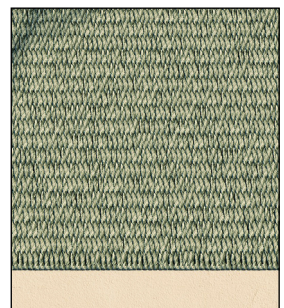

FIBBERS

Rug in 100% jute with edge finished . Available in 4 colors, custom colors and measurements on request.

Thickness: 8 mm

This carpet was born from the philosophy of using outdoor space as if it were a space of nature, the colors and textures of this carpet want to recall finishes and textures from the natural world of our planet.

Colors

Land

Sand

Sulfur

Forest

ROOTS

Rug in 100% polypropilene with edge finished . Available in 4 colors, custom colors and measurements on request.
Thickness: 8 mm

This design comes from the natural texture present in nature, from the branches of a tree to the intertwining of the roots of any plant.

Colors

Abyss

Sea

Herb

Wild