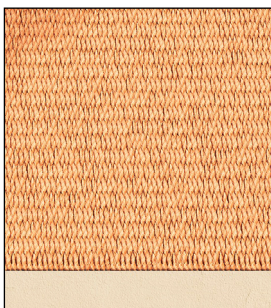

FIBBERS

Rug in 100% jute with edge finished . Available in 4 colors, custom colors and measurements on request.

Thickness: 8 mm

This carpet was born from the philosophy of using outdoor space as if it were a space of nature, the colors and textures of this carpet want to recall finishes and textures from the natural world of our planet.

Colors

Land

Sand

Sulfur

Forest

ROOTS

Rug in 100% polypropilene with edge finished . Available in 4 colors, custom colors and measurements on request.
Thickness: 8 mm

This design comes from the natural texture present in nature, from the branches of a tree to the intertwining of the roots of any plant.

Colors

Abyss

Sea

Herb

Wild