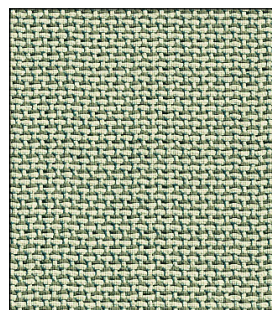

FIBBERS

Rug in 100% jute with edge finished . Available in 4 colors, custom colors and measurements on request.

Thickness: 8 mm

This carpet was born from the philosophy of using outdoor space as if it were a space of nature, the colors and textures of this carpet want to recall finishes and textures from the natural world of our planet.

Colors

Land

Sand

Sulfur

Forest

ROOTS

Rug in 100% polypropilene with edge finished . Available in 4 colors, custom colors and measurements on request.
Thickness: 8 mm

This design comes from the natural texture present in nature, from the branches of a tree to the intertwining of the roots of any plant.

Colors

Abyss

Sea

Herb

Wild