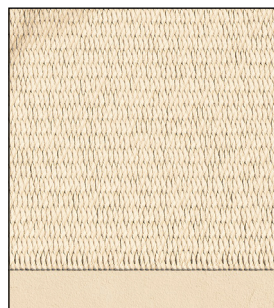

FIBBERS

Rug in 100% jute with edge finished . Available in 4 colors, custom colors and measurements on request.

Thickness: 8 mm

This carpet was born from the philosophy of using outdoor space as if it were a space of nature, the colors and textures of this carpet want to recall finishes and textures from the natural world of our planet.

Colors

Land

Sand

Sulfur

Forest

ROOTS

Rug in 100% polypropilene with edge finished . Available in 4 colors, custom colors and measurements on request.
Thickness: 8 mm

This design comes from the natural texture present in nature, from the branches of a tree to the intertwining of the roots of any plant.

Colors

Abyss

Sea

Herb

Wild